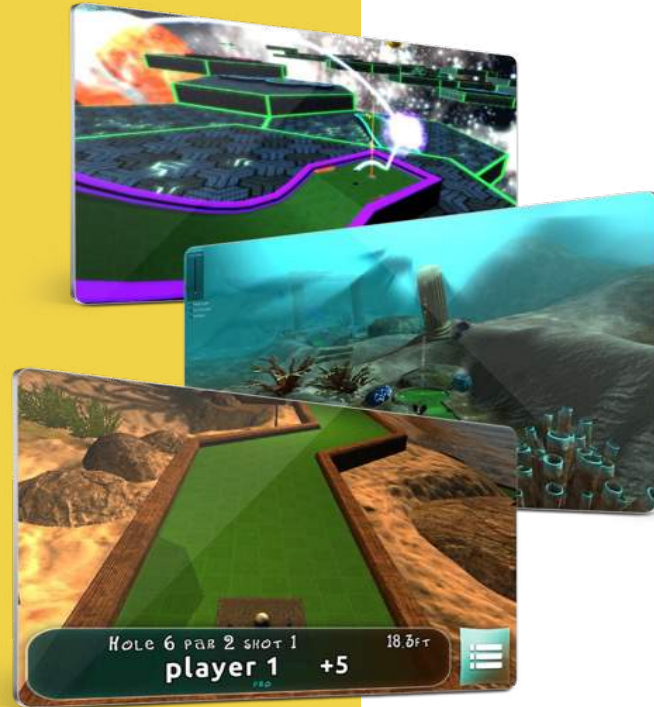

Discover Worlds of Entertainment with aG Games

Use aG Games for family entertainment and for new and exciting ways to approach game improvement.

▪ **Mini Golf Games**

Level up your putting skills with three mini golf games for kids and adults. These are sure to be a hit for the entire family.

LOST LAGOON: Avast ye matey! Give no quarter while playing 18 holes in the South Seas.

MYSTERY REEF: This sea floor course features ramps and banks that will challenge the most intrepid sea explorer.

GALACTIC GREENS: Watch out for flying spaceships and lasers intent on knocking you off course.